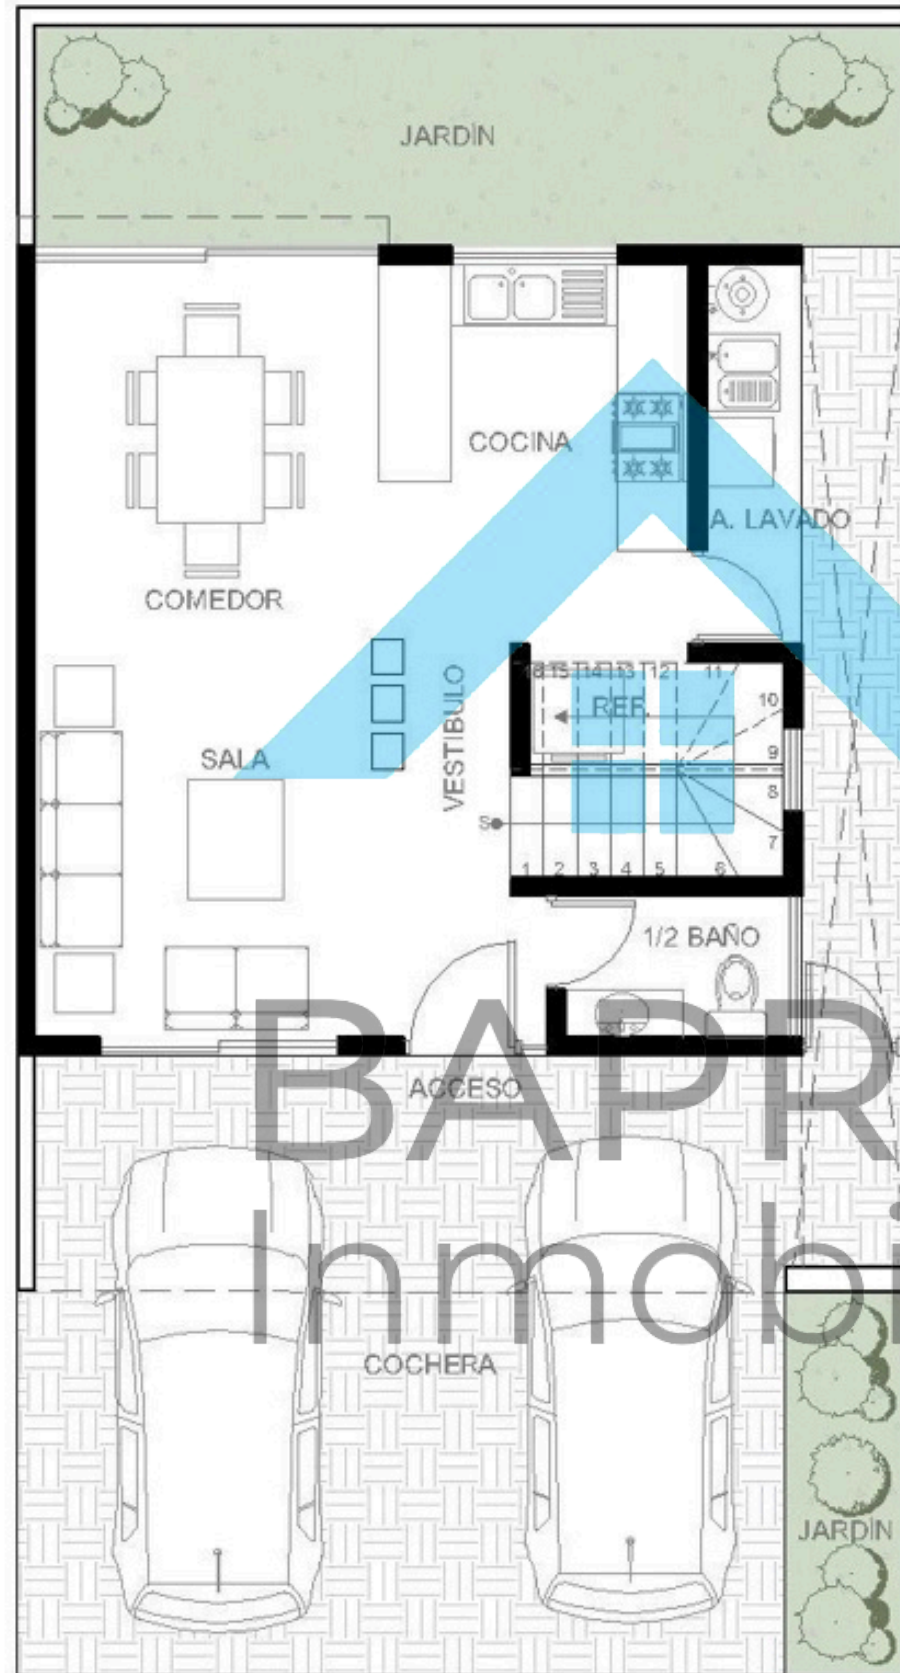

A photograph of a modern, single-story house at dusk. The house features a white facade with stone accents and a dark wood door. A silver SUV is parked in the garage. The scene is illuminated by warm interior and exterior lighting, with trees and flowers visible in the background.

PONIENTE 7 NO. 2
ATRAS DEL CAMPO KIMBERLY
IXTACZOQUITLÁN, VER.

[Ubicación aquí](#)

www.bapri.com.mx

CARACTERISTICAS

- 3 Recámaras.
- 2.5 Baños Completos.
- Cocina Equipada.
- Estacionamiento para 2 vehículos
- Cisterna
-
- Terreno: 7.35x18.50=136 m2 Aprox.
- Construcción: 220.00 m2

BAPRI
Inmobiliaria

CASA DE DOS NIVELES

PLANTA BAJA

PLANTA ALTA

BAPRI
Inmobiliaria