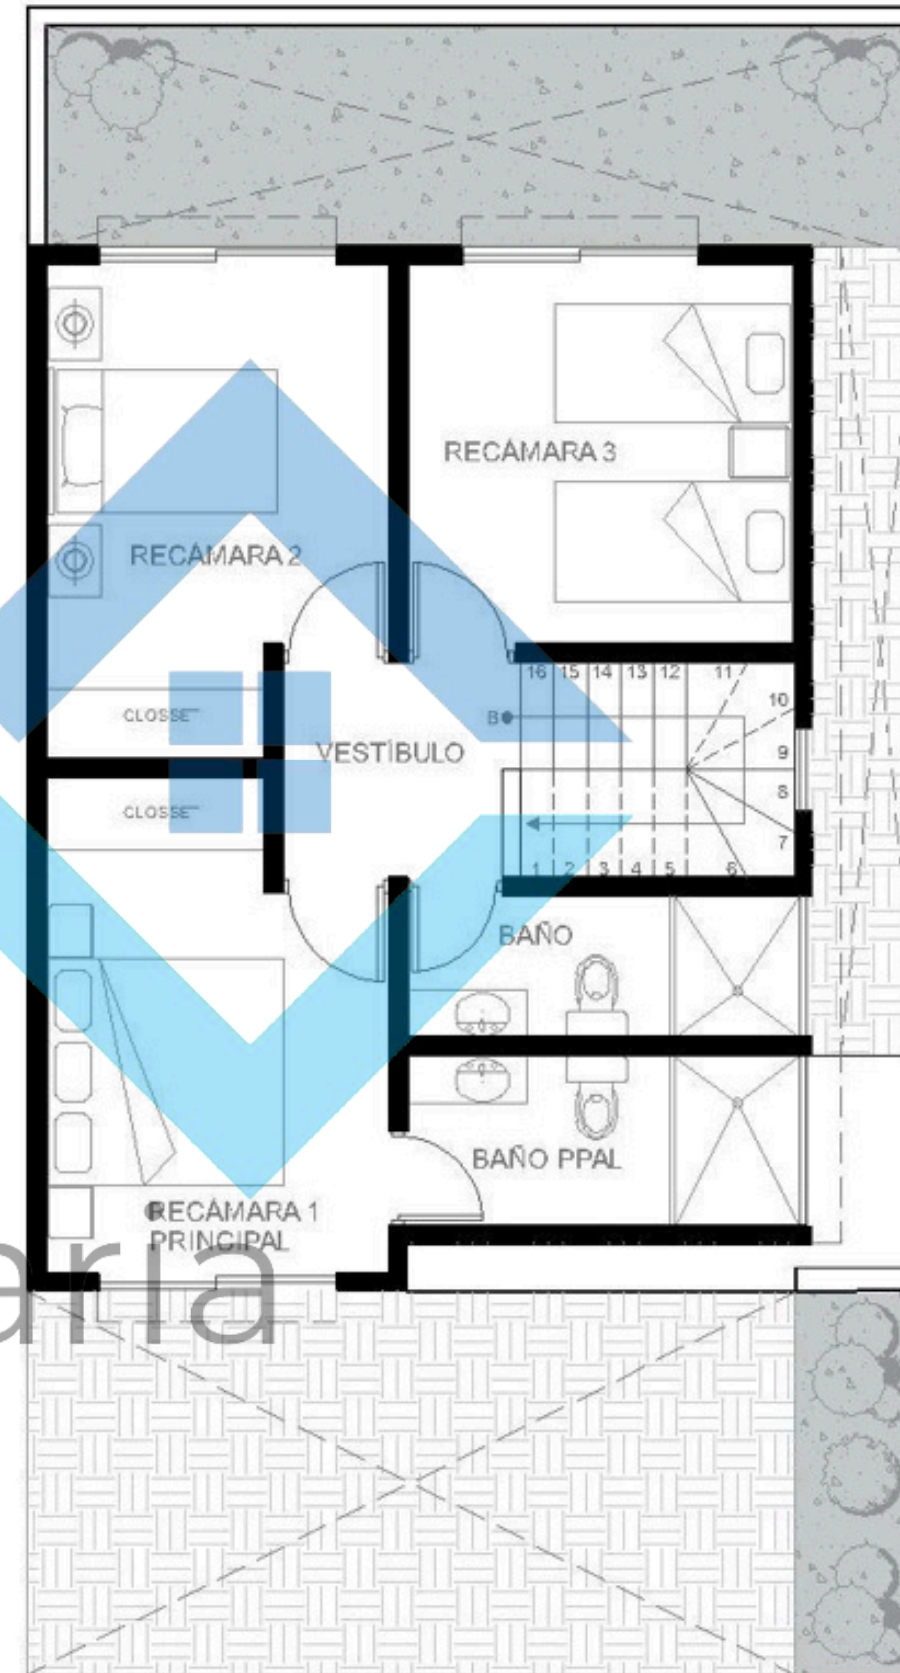

A photograph of a modern, single-story house at dusk. The house features a white facade with stone accents and a dark wood door. A silver SUV is parked in the garage. The scene is illuminated by warm interior and exterior lighting, with trees and flowers visible in the background.

PONIENTE 7 NO. 2
ATRAS DEL CAMPO KIMBERLY
IXTACZOQUITLÁN, VER.

[Ubicación aquí](#)

www.bapri.com.mx

CARACTERISTICAS

- 3 Recámaras.
- 2.5 Baños Completos.
- Cocina Equipada.
- Estacionamiento para 2 vehículos
- Cisterna
-
- Terreno: 7.35x18.50=136 m2 Aprox.
- Construcción: 220.00 m2

BAPRI
Inmobiliaria

CASA DE DOS NIVELES

PLANTA BAJA

PLANTA ALTA

BAPRI
Inmobiliaria